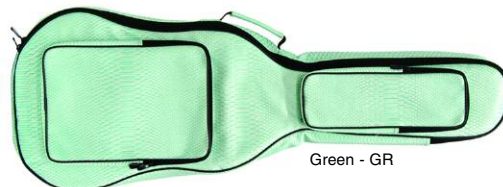

DD5085 **RETAIL**...\$90.00

SHAPED DREADNOUGHT ACOUSTIC GUITAR CASE

Wine Red - WR

- Faux mermaid skin • Heavy-duty chrome handles, hardware & trim
- Plush lined interiors with storage compartment

3 Color choices: Purple/Blue - PB Pink - PK Wine Red - WR

DD5019 **RETAIL**...\$105.00

Guitar Bags - Acoustics, Electrics

DREADNOUGHT ACOUSTIC GUITAR BAG

Green - GR

- Faux mermaid skin • Two exterior accessory pockets
- Heavy-duty handles, hardware & trim
- Plush lined interiors with storage compartment
- Padded backpacker style straps