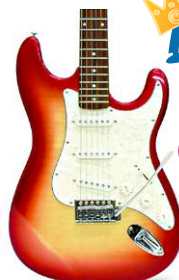

Red Hot Chili
ST950RH

DARLING DIVAS®

NEW COLORS
Black Voodoo,
Midnight Blue Sparkle &
Raspberry Lipstick

Pink Starburst
ST950PS